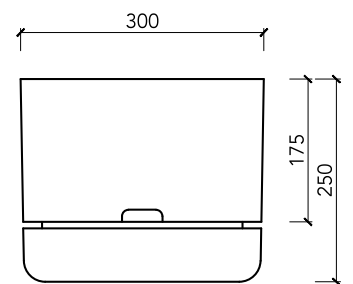

250mm pale apricot

250mm cabinet green

300mm recycled black

300mm white

300mm fog

300mm white linen

300mm dark moss

300mm pale apricot

375mm recycled black

375mm white

375mm fog

375mm white linen

375mm dark moss

375mm pale apricot

340mm translucent (natural) white hanger

375mm white pot
photographed by tin&ed