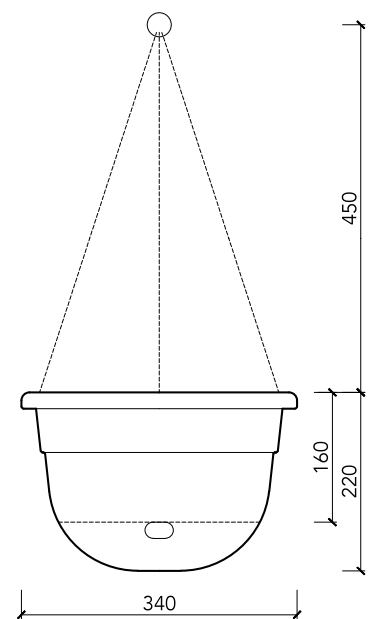

375mm recycled black

375mm white

375mm fog

375mm white linen

375mm dark moss

375mm pale apricot

340mm translucent (natural) white hanger

375mm white pot
photographed by tin&ed