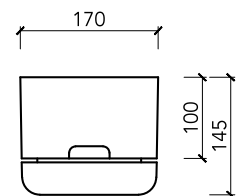

Specifications

Available colours and sizes

170mm	215mm	250mm	300mm	375mm	340mm hanger
black* white fog white linen pond blue dark moss buff pale apricot persimmon cabinet green	black* white fog white linen pond blue dark moss buff pale apricot persimmon cabinet green	black* white fog white linen pond blue dark moss buff pale apricot persimmon cabinet green	black* white fog white linen	black* white fog white linen	natural

170mm pond blue

170mm dark moss

170mm buff

170mm persimmon

170mm pale apricot

170mm cabinet green

215mm recycled black

215mm white

215mm fog

215mm white linen

215mm pond blue

215mm dark moss

215mm buff

215mm persimmon

215mm pale apricot

215mm cabinet green