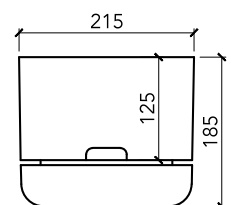

Specifications

Available colours and sizes

170mm	215mm	250mm	300mm	375mm	340mm hanger
black* white fog white linen pond blue dark moss buff pale apricot persimmon cabinet green	black* white fog white linen pond blue dark moss buff pale apricot persimmon cabinet green	black* white fog white linen pond blue dark moss buff pale apricot persimmon cabinet green	black* white fog white linen	black* white fog white linen	natural

215mm fog

215mm white linen

215mm pond blue

215mm dark moss

215mm buff

215mm persimmon

215mm pale apricot

215mm cabinet green