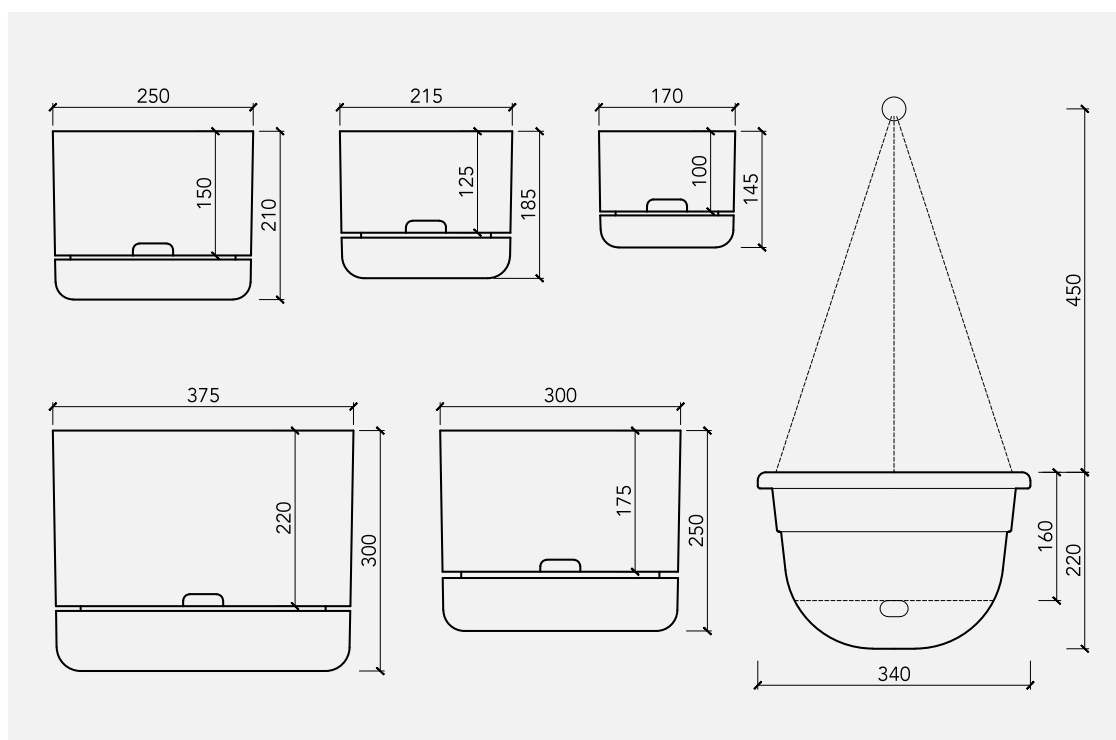

This original pioneering Australian design helps you take care of your plants by allowing plants to regulate their own water intake via water wells at the base of the pot. Simply water from above the first few days, then top up via the water well at the bottom.

Specifications

Available colours and sizes

170mm	215mm	250mm	300mm	375mm	340mm hanger
black* white fog white linen pond blue dark moss buff pale apricot persimmon cabinet green	black* white fog white linen pond blue dark moss buff pale apricot persimmon cabinet green	black* white fog white linen pond blue dark moss buff pale apricot persimmon cabinet green	black* white fog white linen	black* white fog white linen	natural

375mm recycled black

375mm white

375mm fog

375mm white linen

375mm dark moss

375mm pale apricot

340mm translucent (natural) white hanger

375mm white pot
photographed by tin&ed