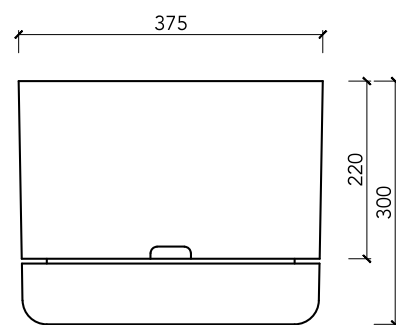

375mm recycled black

375mm white

375mm fog

375mm white linen

375mm dark moss

375mm pale apricot

340mm translucent (natural) white hanger

375mm white pot
photographed by tin&ed