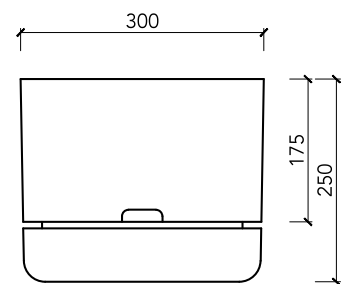

## Specifications

Pot	170mm	250mm	300mm	375mm	340mm hanger
colours available	black* white fog white linen pond blue dark moss buff pale apricot persimmon cabinet green	black* white fog white linen pond blue dark moss buff pale apricot persimmon cabinet green	black* white fog white linen	black* white fog white linen	natural

300mm recycled black

300mm white

300mm fog

300mm white linen

375mm recycled black

375mm white

375mm fog

375mm white linen

340mm translucent (natural) white hanger

250mm buff

375mm white pot  
photographed by tin&ed