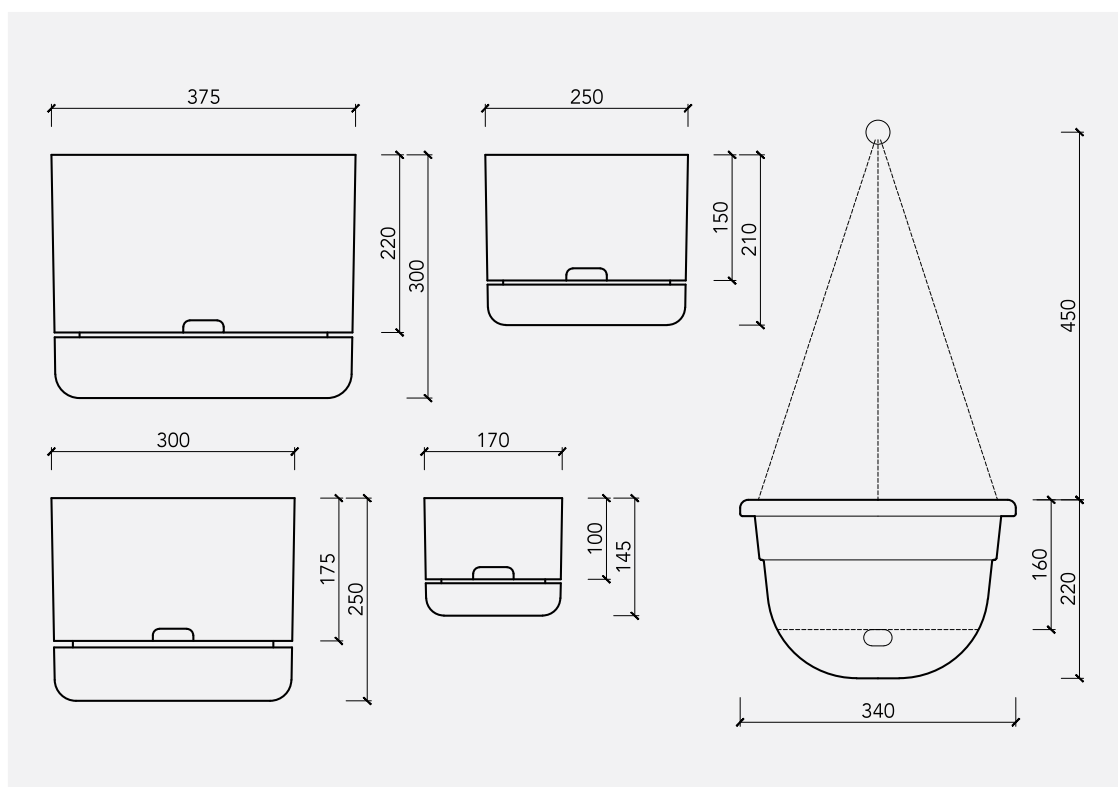

This original pioneering Australian design helps you take care of your plants by allowing plants to regulate their own water intake via water wells at the base of the pot. Simply water from above the first few days, then top up via the water well at the bottom.

Mr Kitly has produced an exclusive range of sizes and colours in this classic design available for wholesale purchase exclusively from Mr Kitly. Large 250mm and extra large 375mm pots fill a gap in the market for large indoor planters that are light, functional and look great. Small 170mm pots also available, perfect for shelf or desktop. The pots are lightweight, clean, modern and colourific, perfect for home, office, or anywhere.

## Specifications

Pot	170mm	250mm	300mm	375mm	340mm hanger
colours available	black* white fog white linen pond blue dark moss buff pale apricot persimmon cabinet green	black* white fog white linen pond blue dark moss buff pale apricot persimmon cabinet green	black* white fog white linen	black* white fog white linen	natural

340mm translucent (natural) white hanger

250mm buff

375mm white pot  
photographed by tin&ed