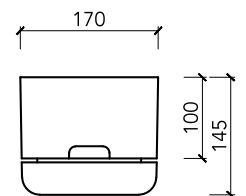

Mr Kitly has produced an exclusive range of sizes and colours in this classic design available for wholesale purchase exclusively from Mr Kitly. Large 250mm and extra large 375mm pots fill a gap in the market for large indoor planters that are light, functional and look great. Small 170mm pots also available, perfect for shelf or desktop. The pots are lightweight, clean, modern and colourific, perfect for home, office, or anywhere.

## Specifications

Pot	170mm	250mm	300mm	375mm	340mm hanger
colours available	black* white fog white linen pond blue dark moss buff pale apricot persimmon cabinet green	black* white fog white linen pond blue dark moss buff pale apricot persimmon cabinet green	black* white fog white linen	black* white fog white linen	natural

170mm pond blue

170mm dark moss

170mm buff

170mm persimmon

170mm pale apricot

170mm cabinet green

250mm recycled black

250mm white

340mm translucent (natural) white hanger

250mm buff

375mm white pot  
photographed by tin&ed