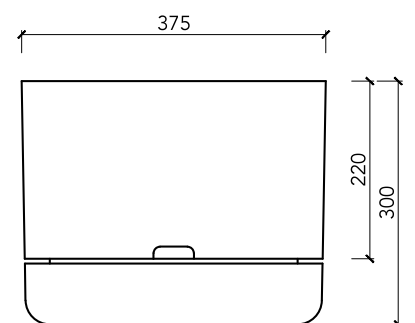

## Specifications

Pot	170mm	250mm	300mm	375mm	340mm hanger
colours available	black* white fog white linen pond blue dark moss buff pale apricot persimmon cabinet green	black* white fog white linen pond blue dark moss buff pale apricot persimmon cabinet green	black* white fog white linen	black* white fog white linen	natural

300mm recycled black

300mm white

300mm fog

300mm white linen

375mm recycled black

375mm white

375mm fog

375mm white linen

340mm translucent (natural) white hanger

250mm buff

375mm white pot  
photographed by tin&ed