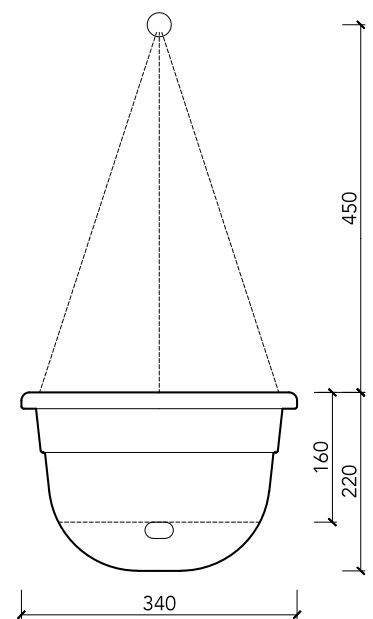

300mm recycled black

300mm white

300mm fog

300mm white linen

375mm recycled black

375mm white

375mm fog

375mm white linen

340mm translucent (natural) white hanger

250mm buff

375mm white pot  
photographed by tin&ed